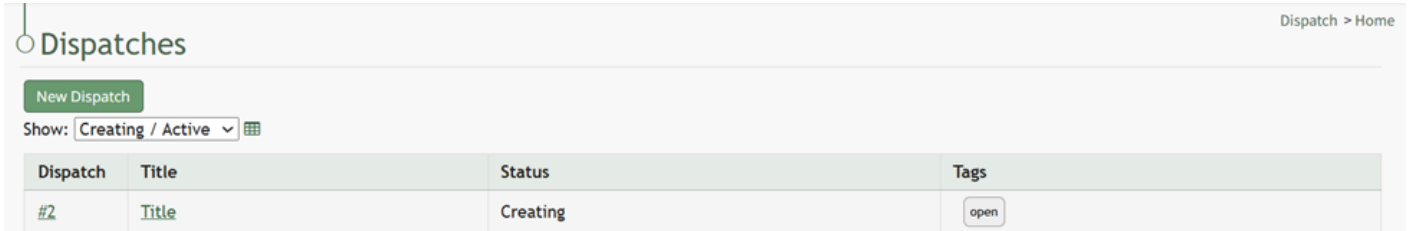

Access a Dispatch QR Code

To access a dispatch QR code, go to the Home Page of the Dispatch Module. Click the ID or Title of the specific dispatch whose QR code you wish to access.

This opens the Dispatch Details Page.

Click the QR Code icon to the right of the dispatch status opening the QR Code Modal.

Select the "Close" button to return to the Dispatch Details Page.

Revision #2

Created 2026-01-03 23:27:00 UTC by Mitzi Orkus