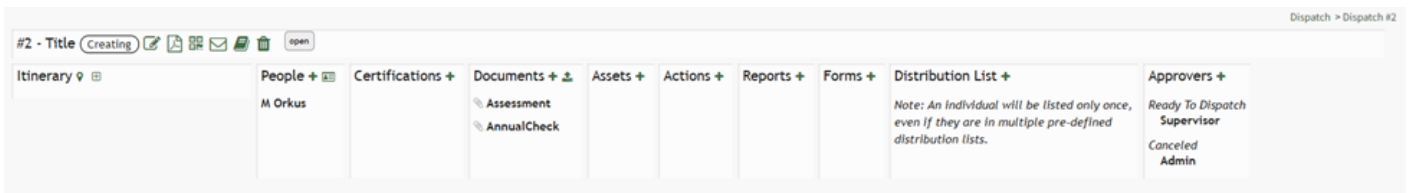

Access a Dispatch QR Code

To access a dispatch QR code, go to the Home Page of the Dispatch Module. Click the ID or Title of the specific dispatch whose QR code you wish to access.

This opens the Dispatch Details Page.

Click the QR Code icon to the right of the dispatch status opening the QR Code Modal.

Select the "Close" button to return to the Dispatch Details Page.

Revision #2

Created 2026-01-03 23:27:00 UTC by Mitzi Orkus